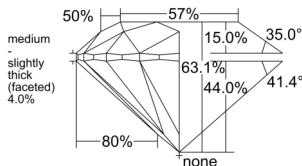

GIA®

FACSIMILE

GIA REPORT 2547043104

Verify this report at GIA.edu

GIA NATURAL DIAMOND DOSSIER®

November 21, 2025
GIA Report Number 2547043104
Shape and Cutting Style ..... Round Brilliant
Measurements ..... 4.86 - 4.89 x 3.07 mm

GRADING RESULTS

Carat Weight ..... 0.45 carat
Color Grade ..... F
Clarity Grade VS2
Cut Grade ..... Excellent

ADDITIONAL GRADING INFORMATION

Polish ..... Excellent
Symmetry ..... Excellent
Fluorescence ..... None
Clarity Characteristics ..... Cloud, Crystal
Inscription(s): GIA 2547043104

PROPORTIONS

GRADING SCALES

GIA COLOR SCALE

COLOREDNESS	D
	E
	F
	G
	H
	I
	J
NEAR COLORLESS	K
	L
Faint	M
	N
	O
	P
Very Light	Q
	R
	S
	T
	U
	V
Light	W
	X
	Y
	Z

GIA CLARITY SCALE

VERY VERY SLIGHTLY INCLUDED	FLAWLESS
	INTERNALLY FLAWLESS
VERY SLIGHTLY INCLUDED	VVS₁
	VVS₂
SLIGHTLY INCLUDED	VS₁
	VS₂
INCLUDED	SI₁
	SI₂
	I₁
	I₂
	I₃

GIA CUT SCALE

EXCELLENT	
	VERY GOOD
GOOD	
FAIR	
POOR