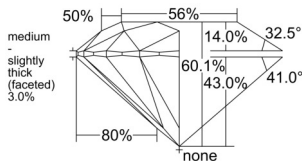

GIA®

FACSIMILE

GIA REPORT 2547046291

Verify this report at GIA.edu

GIA NATURAL DIAMOND DOSSIER®

November 19, 2025
GIA Report Number 2547046291
Shape and Cutting Style ..... Round Brilliant
Measurements ..... 4.66 - 4.69 x 2.81 mm

GRADING RESULTS

Carat Weight ..... 0.37 carat
Color Grade ..... E
Clarity Grade VS1
Cut Grade ..... Excellent

ADDITIONAL GRADING INFORMATION

Polish ..... Excellent
Symmetry ..... Excellent
Fluorescence ..... None
Clarity Characteristics ..... Cloud, Pinpoint
Inscription(s): GIA 2547046291

PROPORTIONS

Profile to actual proportions

GRADING SCALES

GIA COLOR SCALE

COLORLESS	D
	E
	F
	G
	H
	I
	J
NEAR COLORLESS	K
	L
Faint	M
	N
	O
	P
	R
	S
	T
	U
	V
	W
	X
	Y
Light	Z

GIA CLARITY SCALE

FLAWLESS	VERY VERY SLIGHTLY INCLUDED	VS₁	VS₂	VS₁	VS₂	SI₁	SI₂	I₁	I₂	I₃					
											FLAWLESS	FLAWLESS	VERY SLIGHTLY INCLUDED	SLIGHTLY INCLUDED	INCLUDED

GIA CUT SCALE

EXCELLENT
VERY GOOD
GOOD
FAIR
POOR