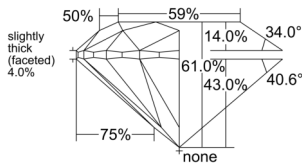

GIA®

FACSIMILE

GIA REPORT 2547056366

Verify this report at GIA.edu

GIA NATURAL DIAMOND DOSSIER®

November 20, 2025
GIA Report Number 2547056366
Shape and Cutting Style ..... Round Brilliant
Measurements ..... 5.29 - 5.33 x 3.24 mm

GRADING RESULTS

Carat Weight ..... 0.57 carat
Color Grade ..... G
Clarity Grade VS2
Cut Grade ..... Excellent

ADDITIONAL GRADING INFORMATION

Polish ..... Excellent
Symmetry ..... Excellent
Fluorescence ..... None
Clarity Characteristics ..... Cloud, Crystal
Inscription(s): GIA 2547056366

PROPORTIONS

Profile to actual proportions