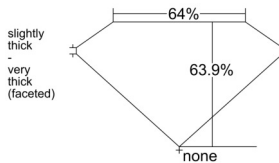

GIA®

FACSIMILE

GIA REPORT 2547065716

Verify this report at GIA.edu

GIA NATURAL DIAMOND DOSSIER®

November 21, 2025
GIA Report Number **2547065716**
Shape and Cutting Style ..... **Oval Brilliant**
Measurements ..... **6.68 x 5.00 x 3.19 mm**

GRADING RESULTS

Carat Weight ..... **0.70 carat**
Color Grade ..... **G**
Clarity Grade **VS1**

ADDITIONAL GRADING INFORMATION

Polish ..... **Excellent**
Symmetry ..... **Very Good**
Fluorescence ..... **None**
Clarity Characteristics..... **Cloud, Feather, Needle, Pinpoint**
Inscription(s): **GIA 2547065716**

PROPORTIONS

Profile not to actual proportions

GRADING SCALES

GIA COLOR SCALE		GIA CLARITY SCALE	
NEAR COLORLESS	D	VERY VERY SLIGHTLY INCLUDED	FLAWLESS
	E		INTERNALLY FLAWLESS
	F		VVS₁
	G		VVS₂
	H		VS₁
	I		VS₂
	J		SI₁
	K		SI₂
	L		I₁
	M		I₂
FAINT	N	INCLUDED	I₃
	O		
	P		
	Q		
VERY LIGHT	R		
	S		
	T		
	U		
LIGHT	V		
	W		
	X		
	Y		
Z