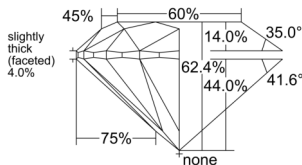

GIA®

FACSIMILE

GIA REPORT 2547069776

Verify this report at GIA.edu

GIA NATURAL DIAMOND DOSSIER®

November 21, 2025
GIA Report Number 2547069776
Shape and Cutting Style ..... Round Brilliant
Measurements ..... 5.35 - 5.39 x 3.35 mm

GRADING RESULTS

Carat Weight ..... 0.60 carat
Color Grade ..... G
Clarity Grade VS2
Cut Grade ..... Excellent

ADDITIONAL GRADING INFORMATION

Polish ..... Excellent
Symmetry ..... Excellent
Fluorescence ..... None
Clarity Characteristics ..... Cloud
Inscription(s): GIA 2547069776

PROPORTIONS

Profile to actual proportions