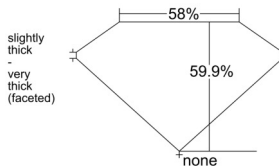

GIA®

FACSIMILE

GIA REPORT 2547074221

Verify this report at GIA.edu

GIA NATURAL DIAMOND DOSSIER®

November 21, 2025
GIA Report Number 2547074221
Shape and Cutting Style ..... Heart Brilliant
Measurements ..... 5.46 x 6.06 x 3.63 mm

GRADING RESULTS

Carat Weight ..... 0.70 carat
Color Grade ..... H
Clarity Grade VVS1

ADDITIONAL GRADING INFORMATION

Polish ..... Excellent
Symmetry ..... Excellent
Fluorescence ..... None
Clarity Characteristics ..... Pinpoint, Feather
Inscription(s): GIA 2547074221

PROPORTIONS

Profile not to actual proportions

GRADING SCALES

GIA COLOR SCALE		GIA CLARITY SCALE			
COLORLESS	D	VERY VERY SLIGHTLY INCLUDED	FLAWLESS		
	E		INTERNALLY FLAWLESS		
	F	VERY SLIGHTLY INCLUDED	VVS₁		
	G		VVS₂		
	H		VS₁		
	NEAR COLORLESS	I	SLIGHTLY INCLUDED	VS₂	
		J		SI₁	
		FAINT	K	INCLUDED	SI₂
			L		I₁
			M		I₂
VERT LIGHT			N	INCLUDED	I₃
	O				
	P				
	Q				
LIGHT	R				
	S				
	T				
	U				
	V				
	Z