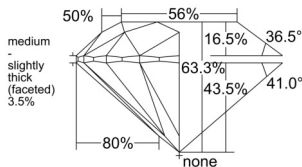

GIA®

FACSIMILE

GIA REPORT 2547075674

Verify this report at GIA.edu

GIA NATURAL DIAMOND DOSSIER®

November 21, 2025
GIA Report Number **2547075674**
Shape and Cutting Style ..... **Round Brilliant**
Measurements ..... **5.16 - 5.19 x 3.28 mm**

GRADING RESULTS

Carat Weight ..... **0.54 carat**
Color Grade ..... **G**
Clarity Grade **VS2**
Cut Grade ..... **Excellent**

ADDITIONAL GRADING INFORMATION

Polish ..... **Excellent**
Symmetry ..... **Excellent**
Fluorescence ..... **None**
Clarity Characteristics ..... **Crystal**
Inscription(s): **GIA 2547075674**

PROPORTIONS

GRADING SCALES

GIA
COLOR
SCALE

COLORLESS	D
	E
	F
	G
	H
	I
	J
NEAR COLORLESS	K
	L
Faint	M
	N
	O
	P
Very Light	Q
	R
	S
	T
	U
	V
Light	W
	X
	Y
	Z

GIA
CLARITY
SCALE

VERY VERY SLIGHTLY INCLUDED	FLAWLESS
	INTERNALLY FLAWLESS
VERY SLIGHTLY INCLUDED	VVS₁
	VVS₂
SLIGHTLY INCLUDED	VS₁
	VS₂
INCLUDED	SI₁
	SI₂
	I₁
	I₂
	I₃

GIA
CUT
SCALE

EXCELLENT
VERY GOOD
GOOD
FAIR
POOR