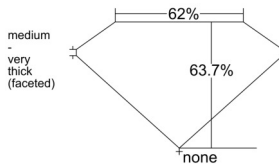

GIA®

FACSIMILE

GIA REPORT 2547079226

Verify this report at GIA.edu

GIA NATURAL DIAMOND DOSSIER®

November 24, 2025
GIA Report Number 2547079226
Shape and Cutting Style ..... Oval Brilliant
Measurements ..... 6.54 x 4.36 x 2.78 mm

GRADING RESULTS

Carat Weight ..... 0.50 carat
Color Grade ..... J
Clarity Grade VVS1

ADDITIONAL GRADING INFORMATION

Polish ..... Excellent
Symmetry ..... Very Good
Fluorescence ..... Faint
Clarity Characteristics ..... Pinpoint
Inscription(s): GIA 2547079226

PROPORTIONS

Profile not to actual proportions

GRADING SCALES

GIA COLOR SCALE		GIA CLARITY SCALE	
COLORLESS	D	VERY VERY SLIGHTLY INCLUDED	FLAWLESS
	E		INTERNALLY FLAWLESS
	F		VVS₁
	G		VVS₂
	H		VS₁
	I		VS₂
	J		SI₁
	K		SI₂
	L		I₁
	M		I₂
NEAR COLORLESS	N	SLIGHTLY INCLUDED	I₃
	O		
	P		
	Q		
FAINT	R		
	S		
	T		
	U		
VERT LIGHT	V		
	W		
	X		
	Y		
LIGHT	Z