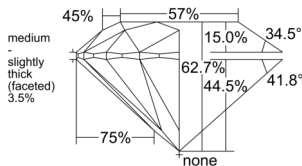

GIA®

FACSIMILE

GIA NATURAL DIAMOND DOSSIER®

November 28, 2025
GIA Report Number 2547110772
Shape and Cutting Style ..... Round Brilliant
Measurements ..... 4.48 - 4.50 x 2.82 mm

GRADING RESULTS

Carat Weight ..... 0.34 carat
Color Grade ..... E
Clarity Grade VS1
Cut Grade ..... Excellent

ADDITIONAL GRADING INFORMATION

Polish ..... Excellent
Symmetry ..... Excellent
Fluorescence ..... None
Clarity Characteristics ..... Crystal, Needle, Cloud, Pinpoint
Inscription(s): GIA 2547110772

GIA REPORT 2547110772

Verify this report at GIA.edu

PROPORTIONS

Profile to actual proportions