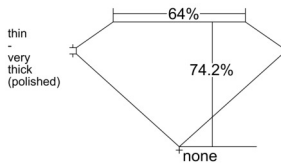

GIA®

FACSIMILE

GIA REPORT 2547129386

Verify this report at GIA.edu

GIA NATURAL DIAMOND DOSSIER®

December 02, 2025
GIA Report Number 2547129386
Shape and Cutting Style ..... Square Modified Brilliant
Measurements ..... 4.33 x 4.29 x 3.18 mm

GRADING RESULTS

Carat Weight ..... 0.48 carat
Color Grade ..... H
Clarity Grade VS1

ADDITIONAL GRADING INFORMATION

Polish ..... Excellent
Symmetry ..... Fair
Fluorescence ..... None
Clarity Characteristics..... Crystal, Needle, Pinpoint, Cloud
Inspection(s): GIA 2547129386

PROPORTIONS

Profile not to actual proportions

GRADING SCALES

GIA COLOR SCALE		GIA CLARITY SCALE			
COLORLESS	D	VERY VERY SLIGHTLY INCLUDED	FLAWLESS		
	E		INTERNALLY FLAWLESS		
	F	VERY SLIGHTLY INCLUDED	VVS₁		
	G		VVS₂		
	H		VS₁		
	NEAR COLORLESS	I	SLIGHTLY INCLUDED	VS₂	
		J		SI₁	
		FAINT	K	INCLUDED	SI₂
			L		I₁
			M		I₂
VERT LIGHT	N	INCLUDED	I₃		
	O				
	P				
	Q				
	R				
LIGHT	S				
	T				
	U				
	V				
	W				
	X				
	Y				
	Z