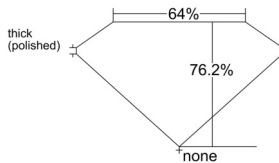

GIA®

FACSIMILE

GIA REPORT 2547131653

Verify this report at GIA.edu

GIA NATURAL DIAMOND DOSSIER®

December 03, 2025
GIA Report Number 2547131653
Shape and Cutting Style ..... Square Modified Brilliant
Measurements ..... 4.44 x 4.42 x 3.37 mm

GRADING RESULTS

Carat Weight ..... 0.58 carat
Color Grade ..... E
Clarity Grade SI1

ADDITIONAL GRADING INFORMATION

Polish ..... Excellent
Symmetry ..... Very Good
Fluorescence ..... None
Clarity Characteristics ..... Crystal
Inscription(s): GIA 2547131653

PROPORTIONS

Profile not to actual proportions

GRADING SCALES

GIA COLOR SCALE		GIA CLARITY SCALE			
COLORLESS	D	VERY VERY SLIGHTLY INCLUDED	FLAWLESS		
	E		INTERNALLY FLAWLESS		
	F	VERY SLIGHTLY INCLUDED	VVS₁		
	G		VVS₂		
	H		VS₁		
	NEAR COLORLESS	I	SLIGHTLY INCLUDED	VS₂	
		J		SI₁	
		FAINT	K	INCLUDED	SI₂
			L		I₁
			M		I₂
VERT LIGHT	N	LIGHT	I₃		
	O				
	P				
	Q				
	R