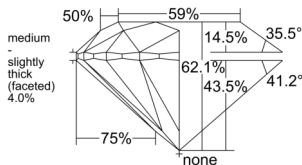

GIA®

FACSIMILE

GIA REPORT 2547133296

Verify this report at GIA.edu

GIA NATURAL DIAMOND DOSSIER®

December 03, 2025
GIA Report Number 2547133296
Shape and Cutting Style ..... Round Brilliant
Measurements ..... 5.04 - 5.07 x 3.14 mm

GRADING RESULTS

Carat Weight ..... 0.50 carat
Color Grade ..... H
Clarity Grade VS1
Cut Grade ..... Excellent

ADDITIONAL GRADING INFORMATION

Polish ..... Excellent
Symmetry ..... Excellent
Fluorescence ..... None
Clarity Characteristics ..... Feather, Cloud, Pinpoint
Inscription(s): GIA 2547133296

PROPORTIONS

GRADING SCALES

GIA COLOR SCALE	GIA CLARITY SCALE	GIA CUT SCALE	
COLOURLESS D	FLAWLESS	EXCELLENT	
E	INTERNALLY FLAWLESS		
F		VVS₁	VERY GOOD
G	VVS₂		
H	VS₁	GOOD	
I	VS₂		
J	SI₁	FAIR	
K	SI₂		
L	I₁	POOR	
M	I₂		
N	I₃		
O			
P			
Q			
R			
S			
T			
U			
V			
W			
X			
Y			
Z