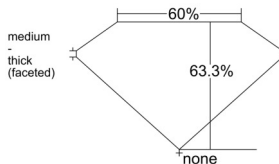

GIA®

FACSIMILE

GIA REPORT 2547154084

Verify this report at GIA.edu

GIA NATURAL DIAMOND DOSSIER®

December 03, 2025
GIA Report Number 2547154084
Shape and Cutting Style ..... Pear Brilliant
Measurements ..... 7.06 x 4.70 x 2.97 mm

GRADING RESULTS

Carat Weight ..... 0.60 carat
Color Grade I
Clarity Grade VVS1

ADDITIONAL GRADING INFORMATION

Polish ..... Excellent
Symmetry ..... Very Good
Fluorescence ..... Medium Blue
Clarity Characteristics ..... Pinpoint
Inscription(s): GIA 2547154084

PROPORTIONS

Profile not to actual proportions

GRADING SCALES

GIA COLOR SCALE		GIA CLARITY SCALE	
COLORLESS	D	VERY VERY SLIGHTLY INCLUDED	FLAWLESS
	E		INTERNALLY FLAWLESS
	F		VVS₁
	G		VVS₂
	H		VS₁
	I		VS₂
	J		SI₁
	K		SI₂
	L		I₁
	M		I₂
NEAR COLORLESS	N	SLIGHTLY INCLUDED	I₃
	O		
	P		
	Q		
FAINT	R	INCLUDED	
	S		
	T		
	U		
VERT LIGHT	V	LIGHT	
	W		
	X		
	Y		
	Z