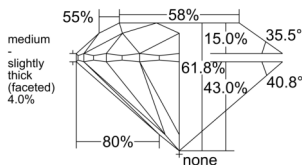

GIA®

FACSIMILE

GIA REPORT 2547161201

Verify this report at GIA.edu

GIA NATURAL DIAMOND DOSSIER®

December 08, 2025
GIA Report Number 2547161201
Shape and Cutting Style ..... Round Brilliant
Measurements ..... 3.96 - 3.99 x 2.46 mm

GRADING RESULTS

Carat Weight ..... 0.24 carat
Color Grade ..... D
Clarity Grade VVS2
Cut Grade ..... Excellent

ADDITIONAL GRADING INFORMATION

Polish ..... Excellent
Symmetry ..... Excellent
Fluorescence ..... None
Clarity Characteristics ..... Cloud, Pinpoint
Inscription(s): GIA 2547161201

PROPORTIONS

GRADING SCALES

GIA COLOR SCALE	GIA CLARITY SCALE	GIA CUT SCALE	
D	FLAWLESS	EXCELLENT	
E	INTERNALLY FLAWLESS		
F		VVS₁	VERY GOOD
G	VVS₂		
H	VS₁	GOOD	
I	VS₂		
J	SI₁	FAIR	
K	SI₂		
L	I₁	POOR	
M			
N			
O	I₂		
P			
Q			
R	I₃		
S			
T			
U			
V			
W			
X			
Y			
Z