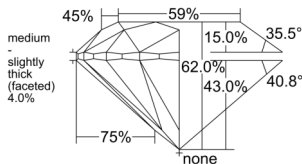

GIA®

FACSIMILE

GIA NATURAL DIAMOND DOSSIER®

December 08, 2025
GIA Report Number 2547184344
Shape and Cutting Style ..... Round Brilliant
Measurements ..... 5.64 - 5.68 x 3.51 mm

GRADING RESULTS

Carat Weight ..... 0.70 carat
Color Grade ..... H
Clarity Grade VS1
Cut Grade ..... Excellent

ADDITIONAL GRADING INFORMATION

Polish ..... Excellent
Symmetry ..... Excellent
Fluorescence ..... None
Clarity Characteristics..... Crystal, Cloud, Needle, Pinpoint
Inscription(s): GIA 2547184344

GIA REPORT 2547184344

Verify this report at GIA.edu

PROPORTIONS

Profile to actual proportions

GRADING SCALES

GIA COLOR SCALE	GIA CLARITY SCALE	GIA CUT SCALE	
D	FLAWLESS	EXCELLENT	
E	INTERNALLY FLAWLESS		
F		VVS₁	VERY GOOD
G	VVS₂		
H	VS₁	GOOD	
I	VS₂		
J	SI₁	FAIR	
K	SI₂		
L	I₁	POOR	
M	I₂		
N	I₃		
O			
P			
Q			
R			
S			
T			
U			
V			
W			
X			
Y			
Z