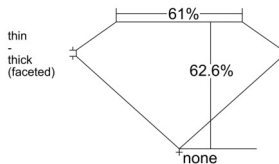

GIA®

FACSIMILE

GIA REPORT 2547220761

Verify this report at GIA.edu

GIA NATURAL DIAMOND DOSSIER®

December 15, 2025
GIA Report Number 2547220761
Shape and Cutting Style ..... Oval Brilliant
Measurements ..... 7.07 x 4.41 x 2.77 mm

GRADING RESULTS

Carat Weight ..... 0.56 carat
Color Grade ..... G
Clarity Grade VVS2

ADDITIONAL GRADING INFORMATION

Polish ..... Excellent
Symmetry ..... Very Good
Fluorescence ..... None
Clarity Characteristics ..... Needle, Pinpoint
Inscription(s): GIA 2547220761

PROPORTIONS

Profile not to actual proportions

GRADING SCALES

GIA COLOR SCALE		GIA CLARITY SCALE			
COLORLESS	D	VERY VERY SLIGHTLY INCLUDED	FLAWLESS		
	E		INTERNALLY FLAWLESS		
	F	VERY SLIGHTLY INCLUDED	VVS₁		
	G		VVS₂		
	H		VS₁		
	NEAR COLORLESS	I	SLIGHTLY INCLUDED	VS₂	
		J		SI₁	
		FAINT	K	INCLUDED	SI₂
			L		I₁
			M		I₂
VERT LIGHT	N	INCLUDED	I₃		
	O				
	P				
	Q				
	R				
LIGHT	S				
	T				
	U				
	V				
	W				
	X				
Y					
Z