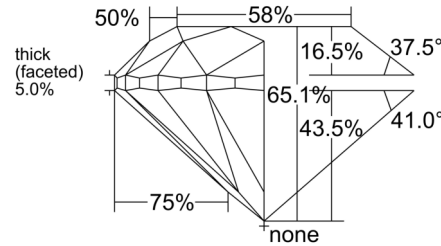

GIA NATURAL DIAMOND GRADING REPORT

January 16, 2026  
 GIA Report Number ..... 2547236745  
 Shape and Cutting Style ..... Round Brilliant  
 Measurements ..... 7.78 - 7.85 x 5.09 mm

GRADING RESULTS

Carat Weight ..... 2.00 carat  
 Color Grade ..... G  
 Clarity Grade ..... VS1  
 Cut Grade ..... Very Good

PROPORTIONS

Profile to actual proportions

CLARITY CHARACTERISTICS

KEY TO SYMBOLS\*

- Crystal
- △ Natural
- ⊙ Cloud
- ∖ Needle
- ⌢ Indented Natural

\* Red symbols denote internal characteristics (inclusions). Green or black symbols denote external characteristics (blemishes). Diagram is an approximate representation of the diamond, and symbols shown indicate type, position, and approximate size of clarity characteristics. All clarity characteristics may not be shown. Details of finish are not shown.