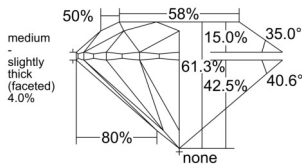

GIA®

FACSIMILE

GIA REPORT 2547238845

Verify this report at GIA.edu

GIA NATURAL DIAMOND DOSSIER®

December 15, 2025
GIA Report Number 2547238845
Shape and Cutting Style ..... Round Brilliant
Measurements ..... 4.47 - 4.49 x 2.75 mm

GRADING RESULTS

Carat Weight ..... 0.34 carat
Color Grade ..... G
Clarity Grade VS2
Cut Grade ..... Excellent

ADDITIONAL GRADING INFORMATION

Polish ..... Excellent
Symmetry ..... Excellent
Fluorescence ..... None
Clarity Characteristics ..... Cloud
Inscription(s): GIA 2547238845

PROPORTIONS

GRADING SCALES

GIA COLOR SCALE	GIA CLARITY SCALE	GIA CUT SCALE	
D	FLAWLESS	EXCELLENT	
E	INTERNALLY FLAWLESS		
F		VVS₁	VERY GOOD
G	VVS₂		
H	VS₁	GOOD	
I	VS₂		
J	SI₁	FAIR	
K	SI₂		
L	I₁	POOR	
M			
N			
O	I₂		
P			
Q			
R	I₃		
S			
T			
U			
V			
W			
X			
Y			
Z