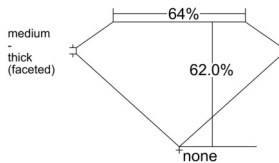

GIA®

FACSIMILE

GIA REPORT 2547240739

Verify this report at GIA.edu

GIA NATURAL DIAMOND DOSSIER®

December 15, 2025
GIA Report Number 2547240739
Shape and Cutting Style ..... Oval Brilliant
Measurements ..... 5.48 x 4.06 x 2.52 mm

GRADING RESULTS

Carat Weight ..... 0.36 carat
Color Grade ..... D
Clarity Grade VS1

ADDITIONAL GRADING INFORMATION

Polish ..... Excellent
Symmetry ..... Excellent
Fluorescence ..... Medium Blue
Clarity Characteristics ..... Crystal, Feather
Inscription(s): GIA 2547240739

PROPORTIONS

Profile not to actual proportions

GRADING SCALES

GIA COLOR SCALE		GIA CLARITY SCALE			
COLORLESS	D	VERY VERY SLIGHTLY INCLUDED	FLAWLESS		
	E		INTERNALLY FLAWLESS		
	F	VERY SLIGHTLY INCLUDED	VVS₁		
	G		VVS₂		
	H		VS₁		
	NEAR COLORLESS	I	SLIGHTLY INCLUDED	VS₂	
		J		SI₁	
		FAINT	K	INCLUDED	SI₂
			L		I₁
			M		I₂
VERT LIGHT	N	LIGHT	I₃		
	O				
	P				
	Q				
	R				
	S				
	T