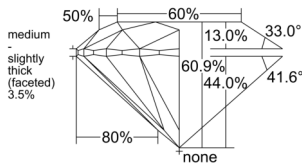

GIA®

FACSIMILE

GIA REPORT 2547242437

Verify this report at GIA.edu

GIA NATURAL DIAMOND DOSSIER®

December 19, 2025
GIA Report Number 2547242437
Shape and Cutting Style ..... Round Brilliant
Measurements ..... 4.61 - 4.63 x 2.81 mm

GRADING RESULTS

Carat Weight ..... 0.36 carat
Color Grade ..... E
Clarity Grade VS2
Cut Grade ..... Excellent

ADDITIONAL GRADING INFORMATION

Polish ..... Excellent
Symmetry ..... Excellent
Fluorescence ..... None
Clarity Characteristics ..... Cloud, Needle
Inscription(s): GIA 2547242437

PROPORTIONS

GRADING SCALES

GIA COLOR SCALE	GIA CLARITY SCALE	GIA CUT SCALE	
D	FLAWLESS	EXCELLENT	
E	INTERNALLY FLAWLESS		
F		VVS₁	VERY GOOD
G	VVS₂		
H	VS₁	GOOD	
I	VS₂		
J	SI₁	FAIR	
K	SI₂		
L	I₁	POOR	
M	I₂		
N	I₃		
O			
P			
Q			
R			
S			
T			
U			
V			
W			
X			
Y			
Z