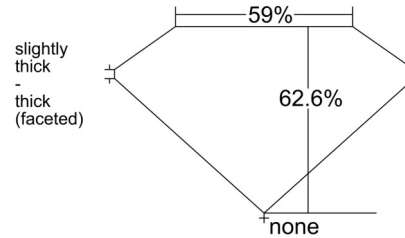

**GIA NATURAL DIAMOND GRADING REPORT**

December 16, 2025  
 GIA Report Number ..... 2547244879  
 Shape and Cutting Style ..... Oval Brilliant  
 Measurements ..... 9.42 x 6.58 x 4.12 mm

**GRADING RESULTS**

Carat Weight ..... 1.70 carat  
 Color Grade ..... J  
 Clarity Grade ..... VS1

**ADDITIONAL GRADING INFORMATION**

Polish ..... Excellent  
 Symmetry ..... Excellent  
 Fluorescence ..... Faint  
 Inscription(s): GIA 2547244879  
**Comments:** Clouds are not shown.

**PROPORTIONS**

Profile not to actual proportions

**CLARITY CHARACTERISTICS**

**KEY TO SYMBOLS\***
 Feather

**GRADING SCALES**

GIA COLOR SCALE		GIA CLARITY SCALE	
COLORLESS	D	VERY VERY SLIGHTLY INCLUDED	FLAWLESS
	E		INTERNALLY FLAWLESS
	F		VVS <sub>1</sub>
NEAR COLORLESS	G	VERY SLIGHTLY INCLUDED	VVS <sub>2</sub>
	H		VS <sub>1</sub>
	I		VS <sub>2</sub>
FANT	J	SLIGHTLY INCLUDED	SI <sub>1</sub>
	K		SI <sub>2</sub>
	L		I <sub>1</sub>
VERY LIGHT	M	INCLUDED	I <sub>2</sub>
	N		I <sub>3</sub>
	O		
LIGHT	P		
	Q		
	R		
	S		
	T		
	U		
	V		
W			
X			
Y			
Z			