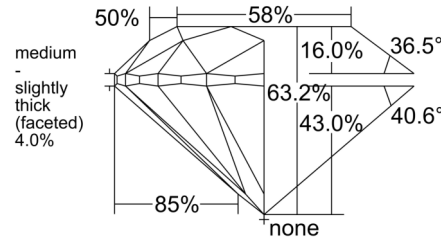

GIA REPORT
2547248069

Verify this report at GIA.edu

FACSIMILE

This is a digital representation of the original GIA Report. This representation might not be accepted in lieu of the original GIA Report in certain circumstances. The original GIA Report includes certain security features which are not reproducible on this facsimile.

GIA NATURAL DIAMOND GRADING REPORT

December 18, 2025
GIA Report Number 2547248069
Shape and Cutting Style ..... Round Brilliant
Measurements ..... 6.99 - 7.11 x 4.45 mm

GRADING RESULTS

Carat Weight ..... 1.40 carat
Color Grade ..... G
Clarity Grade VVS1
Cut Grade ..... Excellent

ADDITIONAL GRADING INFORMATION

Polish ..... Excellent
Symmetry ..... Very Good
Fluorescence ..... Strong Blue
Inscription(s): GIA 2547248069
Comments: Internal graining is not shown.

PROPORTIONS

Profile to actual proportions