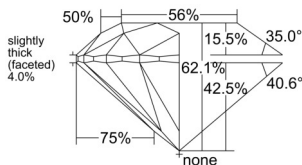

GIA®

FACSIMILE

GIA REPORT 2547249921

Verify this report at GIA.edu

GIA NATURAL DIAMOND DOSSIER®

December 17, 2025
GIA Report Number 2547249921
Shape and Cutting Style ..... Round Brilliant
Measurements ..... 5.92 - 5.96 x 3.69 mm

GRADING RESULTS

Carat Weight ..... 0.81 carat
Color Grade ..... E
Clarity Grade VS1
Cut Grade ..... Excellent

ADDITIONAL GRADING INFORMATION

Polish ..... Excellent
Symmetry ..... Excellent
Fluorescence ..... Faint
Clarity Characteristics ..... Cloud, Crystal, Pinpoint
Inspection(s): GIA 2547249921

PROPORTIONS

Profile to actual proportions