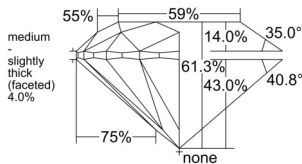

GIA®

FACSIMILE

GIA REPORT 2547249954

Verify this report at GIA.edu

GIA NATURAL DIAMOND DOSSIER®

January 13, 2026
GIA Report Number 2547249954
Shape and Cutting Style ..... Round Brilliant
Measurements ..... 6.05 - 6.08 x 3.72 mm

GRADING RESULTS

Carat Weight ..... 0.85 carat
Color Grade ..... D
Clarity Grade ..... Flawless
Cut Grade ..... Excellent

ADDITIONAL GRADING INFORMATION

Polish ..... Excellent
Symmetry ..... Excellent
Fluorescence ..... Strong Blue
Clarity Characteristics ..... None
Inscription(s): GIA 2547249954

PROPORTIONS

Profile to actual proportions

GRADING SCALES

GIA COLOR SCALE

COLOURESS	D
	E
	F
	G
	H
	I
	J
NEAR COLOURESS	K
	L
FANIT	M
	N
	O
	P
VERY LIGHT	Q
	R
	S
	T
	U
	V
LIGHT	W
	X
	Y
	Z

GIA CLARITY SCALE

VERY VERY SLIGHTLY INCLUDED	FLAWLESS
	INTERNALLY FLAWLESS
VERY SLIGHTLY INCLUDED	VVS₁
	VVS₂
SLIGHTLY INCLUDED	VS₁
	VS₂
INCLUDED	SI₁
	SI₂
	I₁
	I₂
	I₃

GIA CUT SCALE

EXCELLENT
VERY GOOD
GOOD
FAIR
POOR