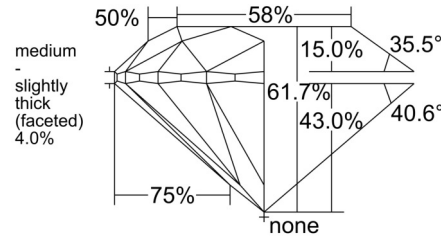

GIA REPORT
2547260805

Verify this report at GIA.edu

FACSIMILE

This is a digital representation of the original GIA Report. This representation might not be accepted in lieu of the original GIA Report in certain circumstances. The original GIA Report includes certain security features which are not reproducible on this facsimile.

GIA NATURAL DIAMOND GRADING REPORT

December 22, 2025
GIA Report Number 2547260805
Shape and Cutting Style ..... Round Brilliant
Measurements ..... 6.36 - 6.41 x 3.94 mm

GRADING RESULTS

Carat Weight ..... 1.00 carat
Color Grade ..... E
Clarity Grade SI2
Cut Grade ..... Excellent

ADDITIONAL GRADING INFORMATION

Polish ..... Excellent
Symmetry ..... Excellent
Fluorescence ..... None
Inscription(s): GIA 2547260805

Comments: Clouds are not shown. Pinpoints are not shown.

PROPORTIONS

Profile to actual proportions