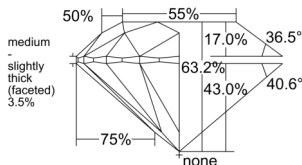

GIA®

FACSIMILE

GIA REPORT 2547289353

Verify this report at GIA.edu

GIA NATURAL DIAMOND DOSSIER®

December 23, 2025
GIA Report Number 2547289353
Shape and Cutting Style ..... Round Brilliant
Measurements ..... 4.87 - 4.92 x 3.09 mm

GRADING RESULTS

Carat Weight ..... 0.46 carat
Color Grade ..... K
Clarity Grade VS1
Cut Grade ..... Excellent

ADDITIONAL GRADING INFORMATION

Polish ..... Excellent
Symmetry ..... Very Good
Fluorescence ..... None
Clarity Characteristics ..... Feather, Pinpoint, Needle
Inscription(s): GIA 2547289353

PROPORTIONS

Profile to actual proportions