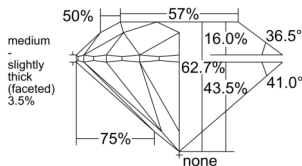

GIA®

FACSIMILE

GIA REPORT 2547295283

Verify this report at GIA.edu

GIA NATURAL DIAMOND DOSSIER®

December 24, 2025
GIA Report Number 2547295283
Shape and Cutting Style ..... Round Brilliant
Measurements ..... 5.65 - 5.68 x 3.56 mm

GRADING RESULTS

Carat Weight ..... 0.71 carat
Color Grade ..... E
Clarity Grade VS1
Cut Grade ..... Excellent

ADDITIONAL GRADING INFORMATION

Polish ..... Excellent
Symmetry ..... Excellent
Fluorescence ..... None
Clarity Characteristics ..... Cloud, Pinpoint
Inscription(s): GIA 2547295283

PROPORTIONS

GRADING SCALES

GIA COLOR SCALE

COLORLESS	D
	E
	F
	G
	H
	I
	J
NEAR COLORLESS	K
	L
Faint	M
	N
	O
	P
Very Light	Q
	R
	S
	T
	U
	V
Light	W
	X
	Y
	Z

GIA CLARITY SCALE

FLAWLESS	INTERNAL FLAWLESS	
		FLAWLESS
VERY VERY SLIGHTLY INCLUDED	VVS₁	
	VVS₂	
VERY SLIGHTLY INCLUDED	VS₁	
	VS₂	
SLIGHTLY INCLUDED	SI₁	
	SI₂	
INCLUDED	I₁	
	I₂	
	I₃	

GIA CUT SCALE

EXCELLENT
VERY GOOD
GOOD
FAIR
POOR