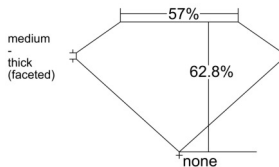

GIA®

FACSIMILE

GIA REPORT 2547303242

Verify this report at GIA.edu

GIA NATURAL DIAMOND DOSSIER®

December 24, 2025
GIA Report Number 2547303242
Shape and Cutting Style ..... Oval Brilliant
Measurements ..... 6.19 x 4.57 x 2.87 mm

GRADING RESULTS

Carat Weight ..... 0.50 carat
Color Grade ..... G
Clarity Grade VS2

ADDITIONAL GRADING INFORMATION

Polish ..... Excellent
Symmetry ..... Very Good
Fluorescence ..... None
Clarity Characteristics..... Crystal, Cloud, Feather
Inscription(s): GIA 2547303242

PROPORTIONS

Profile not to actual proportions

GRADING SCALES

GIA COLOR SCALE		GIA CLARITY SCALE	
COLORLESS	D	VERY VERY SLIGHTLY INCLUDED	FLAWLESS
	E		INTERNALLY FLAWLESS
	F		VVS₁
	G		VVS₂
	H		VS₁
	I		VS₂
	J		SI₁
	K		SI₂
	L		I₁
	M		I₂
NEAR COLORLESS	N	SLIGHTLY INCLUDED	I₃
	O		
	P		
	Q		
FAINT	R		
	S		
	T		
	U		
VERT LIGHT	V		
	W		
	X		
	Y		
LIGHT	Z