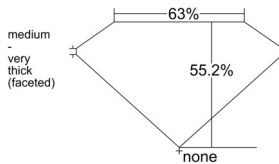

GIA®

FACSIMILE

GIA REPORT 2547329930

Verify this report at GIA.edu

GIA NATURAL DIAMOND DOSSIER®

December 29, 2025
GIA Report Number 2547329930
Shape and Cutting Style ..... Heart Brilliant
Measurements ..... 4.49 x 5.14 x 2.83 mm

GRADING RESULTS

Carat Weight ..... 0.38 carat
Color Grade ..... E
Clarity Grade VS2

ADDITIONAL GRADING INFORMATION

Polish ..... Excellent
Symmetry ..... Very Good
Fluorescence ..... None
Clarity Characteristics ..... Feather
Inscription(s): GIA 2547329930

PROPORTIONS

Profile not to actual proportions

GRADING SCALES

GIA COLOR SCALE		GIA CLARITY SCALE			
COLORLESS	D	VERY VERY SLIGHTLY INCLUDED	FLAWLESS		
	E		INTERNALLY FLAWLESS		
	F	VERY SLIGHTLY INCLUDED	VVS₁		
	G		VVS₂		
	H		VS₁		
	NEAR COLORLESS	I	SLIGHTLY INCLUDED	VS₂	
		J		SI₁	
		FAINT	K	INCLUDED	SI₂
			L		I₁
			M		I₂
VERT LIGHT	N	LIGHT	I₃		
	O				
	P				
	Q				
	R				
	S