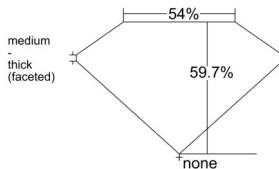

GIA®

FACSIMILE

GIA REPORT 2547332562

Verify this report at gia.edu

GIA NATURAL DIAMOND DOSSIER®

December 30, 2025
GIA Report Number 2547332562
Shape and Cutting Style ..... Heart Brilliant
Measurements ..... 5.45 x 6.48 x 3.86 mm

GRADING RESULTS

Carat Weight ..... 0.81 carat
Color Grade L
Clarity Grade VS1

ADDITIONAL GRADING INFORMATION

Polish ..... Excellent
Symmetry ..... Excellent
Fluorescence ..... Faint
Clarity Characteristics..... Cloud, Feather, Pinpoint, Needle
Inscription(s): GIA 2547332562

PROPORTIONS

GRADING SCALES

GIA COLOR SCALE		GIA CLARITY SCALE			
COLORLESS	D	VERY VERY SLIGHTLY INCLUDED	FLAWLESS		
	E		INTERNALLY FLAWLESS		
	F	VERY SLIGHTLY INCLUDED	VVS₁		
	G		VVS₂		
	H		VS₁		
	NEAR COLORLESS	I	SLIGHTLY INCLUDED	VS₂	
		J		SI₁	
		FAINT	K	INCLUDED	SI₂
			L		I₁
			M		I₂
VERT LIGHT	N	LIGHT	I₃		
	O				
	P				
	Q				
	R