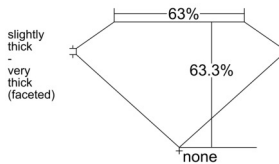

GIA®

FACSIMILE

GIA REPORT 2547334876

Verify this report at gia.edu

GIA NATURAL DIAMOND DOSSIER®

December 29, 2025
GIA Report Number 2547334876
Shape and Cutting Style ..... Marquise Brilliant
Measurements ..... 6.56 x 3.51 x 2.23 mm

GRADING RESULTS

Carat Weight ..... 0.30 carat
Color Grade ..... G
Clarity Grade VVS1

ADDITIONAL GRADING INFORMATION

Polish ..... Excellent
Symmetry ..... Very Good
Fluorescence ..... Faint
Clarity Characteristics ..... Pinpoint
Inscription(s): GIA 2547334876

PROPORTIONS

Profile not to actual proportions

GRADING SCALES

GIA COLOR SCALE		GIA CLARITY SCALE			
COLORLESS	D	VERY VERY SLIGHTLY INCLUDED	FLAWLESS		
	E		INTERNALLY FLAWLESS		
	F		VVS₁		
	NEAR COLORLESS	G	VERY SLIGHTLY INCLUDED	VVS₂	
		H		VS₁	
		FAINT	I	SLIGHTLY INCLUDED	VS₂
			J		SI₁
	K		SI₂		
	VERT LIGHT		L	INCLUDED	I₁
			M		I₂
N			I₃		
O					
P					
Q					
R					
LIGHT	S				
	T				
	U				
	V				
	W				
	X				
	Y				
	Z