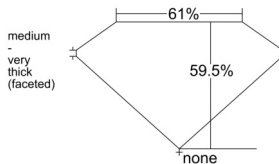

GIA®

FACSIMILE

GIA REPORT 2547335758

Verify this report at GIA.edu

GIA NATURAL DIAMOND DOSSIER®

December 29, 2025
GIA Report Number 2547335758
Shape and Cutting Style ..... Heart Brilliant
Measurements ..... 5.49 x 6.38 x 3.80 mm

GRADING RESULTS

Carat Weight ..... 0.76 carat
Color Grade ..... H
Clarity Grade VS1

ADDITIONAL GRADING INFORMATION

Polish ..... Excellent
Symmetry ..... Excellent
Fluorescence ..... None
Clarity Characteristics ..... Crystal
Inscription(s): GIA 2547335758

PROPORTIONS

Profile not to actual proportions

GRADING SCALES

GIA COLOR SCALE		GIA CLARITY SCALE			
COLORLESS	D	VERY VERY SLIGHTLY INCLUDED	FLAWLESS		
	E		INTERNALLY FLAWLESS		
	F		VVS₁		
	NEAR COLORLESS	G	VVS₂		
		H	VERY SLIGHTLY INCLUDED	VS₁	
		I		VS₂	
		FAINT	J	SLIGHTLY INCLUDED	SI₁
			K		SI₂
	L		INCLUDED		I₁
	M			I₂	
VERT LIGHT	N		INCLUDED	I₃	
	O				
	P				
	Q				
	R				
LIGHT	S				
	T				
	U				
	V				
	W				
	X				
	Y				
	Z