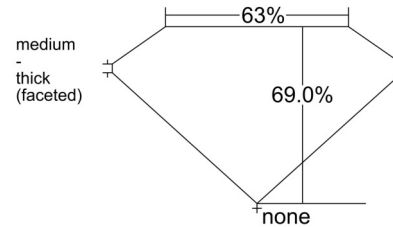

GIA NATURAL DIAMOND GRADING REPORT

December 31, 2025
GIA Report Number 2547337827
Shape and Cutting Style Cushion Modified Brilliant
Measurements 6.57 x 6.53 x 4.51 mm

GRADING RESULTS

Carat Weight 1.51 carat
Color Grade I
Clarity Grade VS1

Profile not to actual proportions

CLARITY CHARACTERISTICS

KEY TO SYMBOLS*

☉ Cloud

* Red symbols denote internal characteristics (inclusions). Green or black symbols denote external characteristics (blemishes). Diagram is an approximate representation of the diamond, and symbols shown indicate type, position, and approximate size of clarity characteristics. All clarity characteristics may not be shown. Details of finish are not shown.