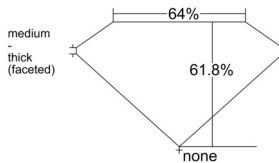

GIA®

FACSIMILE

GIA REPORT 2547339789

Verify this report at GIA.edu

GIA NATURAL DIAMOND DOSSIER®

December 30, 2025
GIA Report Number 2547339789
Shape and Cutting Style ..... Oval Brilliant
Measurements ..... 7.53 x 4.95 x 3.06 mm

GRADING RESULTS

Carat Weight ..... 0.70 carat
Color Grade ..... D
Clarity Grade VS2

ADDITIONAL GRADING INFORMATION

Polish ..... Excellent
Symmetry ..... Very Good
Fluorescence ..... Medium Blue
Clarity Characteristics..... Crystal, Cloud, Feather
Inscription(s): GIA 2547339789

PROPORTIONS

Profile not to actual proportions

GRADING SCALES

GIA COLOR SCALE		GIA CLARITY SCALE			
COLORLESS	D	VERY VERY SLIGHTLY INCLUDED	FLAWLESS		
	E		INTERNALLY FLAWLESS		
	F	VERY SLIGHTLY INCLUDED	VVS₁		
	G		VVS₂		
	H		VS₁		
	NEAR COLORLESS	I	SLIGHTLY INCLUDED	VS₂	
		J		SI₁	
		FAINT	K	INCLUDED	SI₂
			L		I₁
			M		I₂
VERT LIGHT	N	LIGHT	I₃		
	O				
	P				
	Q				
	R