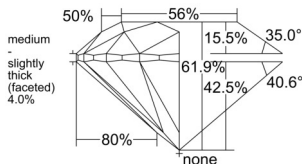

GIA®

FACSIMILE

GIA REPORT 2547343634

Verify this report at GIA.edu

GIA NATURAL DIAMOND DOSSIER®

December 30, 2025
GIA Report Number 2547343634
Shape and Cutting Style ..... Round Brilliant
Measurements ..... 3.90 - 3.93 x 2.42 mm

GRADING RESULTS

Carat Weight ..... 0.23 carat
Color Grade ..... F
Clarity Grade VS1
Cut Grade ..... Excellent

ADDITIONAL GRADING INFORMATION

Polish ..... Excellent
Symmetry ..... Excellent
Fluorescence ..... None
Clarity Characteristics ..... Cloud, Pinpoint
Inscription(s): GIA 2547343634

PROPORTIONS

GRADING SCALES

GIA COLOR SCALE

COLOURLESS	D
	E
	F
	G
	H
	I
	J
NEAR COLOURLESS	K
	L
FAIN	M
	N
	O
	P
	Q
VERY LIGHT	R
	S
	T
	U
	V
	W
	X
	Y
LIGHT	Z

GIA CLARITY SCALE

FLAWLESS	INTERNAL FLAWLESS	
		FLAWLESS
VERY VERY SLIGHTLY INCLUDED	VVS₁	
	VVS₂	
VERY SLIGHTLY INCLUDED	VS₁	
	VS₂	
SLIGHTLY INCLUDED	SI₁	
	SI₂	
INCLUDED	I₁	
	I₂	
	I₃	

GIA CUT SCALE

EXCELLENT
VERY GOOD
GOOD
FAIR
POOR