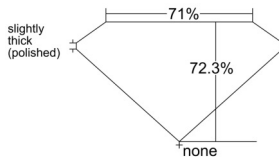

GIA®

FACSIMILE

GIA REPORT 2547348045

Verify this report at GIA.edu

GIA NATURAL DIAMOND DOSSIER®

December 31, 2025
GIA Report Number 2547348045
Shape and Cutting Style ..... Square Modified Brilliant
Measurements ..... 5.30 x 5.28 x 3.81 mm

GRADING RESULTS

Carat Weight ..... 0.90 carat
Color Grade ..... F
Clarity Grade VS2

ADDITIONAL GRADING INFORMATION

Polish ..... Excellent
Symmetry ..... Good
Fluorescence ..... None
Clarity Characteristics ..... Crystal, Cloud, Feather
Inscription(s): GIA 2547348045

PROPORTIONS

Profile not to actual proportions

GRADING SCALES

GIA COLOR SCALE		GIA CLARITY SCALE			
COLORLESS	D	VERY VERY SLIGHTLY INCLUDED	FLAWLESS		
	E		INTERNALLY FLAWLESS		
	F		VVS₁		
	NEAR COLORLESS	G	VERY SLIGHTLY INCLUDED	VVS₂	
		H		VS₁	
		FAINT	I	SLIGHTLY INCLUDED	VS₂
			J		SI₁
			K		SI₂
	LIGHT	L	INCLUDED	I₁	
		M		I₂	
N		I₃			
O					
P					
Q					
R