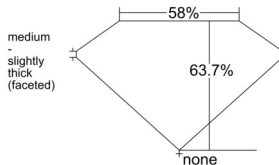

GIA®

FACSIMILE

GIA REPORT 2547363572

Verify this report at GIA.edu

GIA NATURAL DIAMOND DOSSIER®

January 02, 2026
GIA Report Number 2547363572
Shape and Cutting Style ..... Pear Brilliant
Measurements ..... 7.41 x 4.68 x 2.99 mm

GRADING RESULTS

Carat Weight ..... 0.61 carat
Color Grade ..... F
Clarity Grade VS1

ADDITIONAL GRADING INFORMATION

Polish ..... Excellent
Symmetry ..... Excellent
Fluorescence ..... None
Clarity Characteristics ..... Crystal, Pinpoint
Inscription(s): GIA 2547363572

PROPORTIONS

Profile not to actual proportions

GRADING SCALES

GIA COLOR SCALE		GIA CLARITY SCALE	
COLORLESS	D	VERY VERY SLIGHTLY INCLUDED	FLAWLESS
	E		INTERNALLY FLAWLESS
	F		VVS₁
	G		VVS₂
	H		VS₁
	I		VS₂
	J		SI₁
	K		SI₂
	L		I₁
	M		I₂
NEAR COLORLESS	N	SLIGHTLY INCLUDED	I₃
	O		
	P		
	Q		
FAINT	R		
	S		
	T		
	U		
VERT LIGHT	V		
	W		
	X		
	Y		
LIGHT	Z