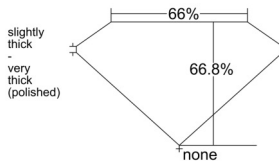

GIA®

FACSIMILE

GIA REPORT 2547369734

Verify this report at GIA.edu

GIA NATURAL DIAMOND DOSSIER®

January 02, 2026
GIA Report Number **2547369734**
Shape and Cutting Style ..... **Square Emerald Cut**
Measurements ..... **4.71 x 4.62 x 3.09 mm**

GRADING RESULTS

Carat Weight ..... **0.60 carat**
Color Grade ..... **G**
Clarity Grade **S11**

ADDITIONAL GRADING INFORMATION

Polish ..... **Excellent**
Symmetry ..... **Very Good**
Fluorescence ..... **None**
Clarity Characteristics ..... **Crystal**
Inscription(s): **GIA 2547369734**

PROPORTIONS

Profile not to actual proportions

GRADING SCALES

GIA COLOR SCALE		GIA CLARITY SCALE			
COLORLESS	D	VERY VERY SLIGHTLY INCLUDED	FLAWLESS		
	E		INTERNALLY FLAWLESS		
	F	VERY SLIGHTLY INCLUDED	VVS₁		
	G		VVS₂		
	H		VS₁		
	NEAR COLORLESS	I	SLIGHTLY INCLUDED	VS₂	
		J		S1₁	
		FAINT	K	INCLUDED	S1₂
			L		I₁
			M		I₂
VERT LIGHT	N	LIGHT	I₃		
	O				
	P				
	Q				
	R