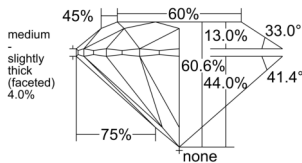

GIA®

FACSIMILE

GIA REPORT 2547369742

Verify this report at GIA.edu

GIA NATURAL DIAMOND DOSSIER®

January 06, 2026
GIA Report Number 2547369742
Shape and Cutting Style ..... Round Brilliant
Measurements ..... 5.35 - 5.38 x 3.25 mm

GRADING RESULTS

Carat Weight ..... 0.57 carat
Color Grade ..... G
Clarity Grade VS1
Cut Grade ..... Excellent

ADDITIONAL GRADING INFORMATION

Polish ..... Excellent
Symmetry ..... Excellent
Fluorescence ..... None
Clarity Characteristics ..... Cloud, Feather, Pinpoint
Inscription(s): GIA 2547369742

PROPORTIONS

Profile to actual proportions