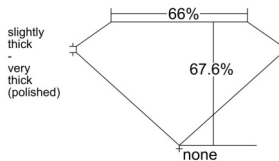

GIA®

FACSIMILE

GIA REPORT 2547377378

Verify this report at GIA.edu

GIA NATURAL DIAMOND DOSSIER®

January 05, 2026
GIA Report Number 2547377378
Shape and Cutting Style ..... **Cut-Cornered Rectangular Modified Brilliant**
Measurements ..... 5.01 x 3.99 x 2.70 mm

GRADING RESULTS

Carat Weight ..... 0.50 carat
Color Grade ..... G
Clarity Grade VS1

ADDITIONAL GRADING INFORMATION

Polish ..... Excellent
Symmetry ..... Excellent
Fluorescence ..... None
Clarity Characteristics..... Crystal, Cloud, Pinpoint
Inscription(s): GIA 2547377378

PROPORTIONS

Profile not to actual proportions

GRADING SCALES

GIA COLOR SCALE		GIA CLARITY SCALE			
COLORLESS	D	VERY VERY SLIGHTLY INCLUDED	FLAWLESS		
	E		INTERNALLY FLAWLESS		
	F	VERY SLIGHTLY INCLUDED	VVS₁		
	G		VVS₂		
	H		VS₁		
	NEAR COLORLESS	I	SLIGHTLY INCLUDED	VS₂	
		J		SI₁	
		FAINT	K	INCLUDED	SI₂
			L		I₁
			M		I₂
VERTICALLY LIGHT	N	LIGHT	I₃		
	O				
	P				
	Q				
	R