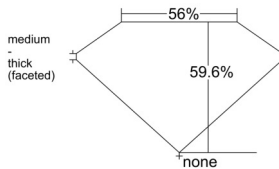

GIA®

FACSIMILE

GIA REPORT 2547437191

Verify this report at GIA.edu

GIA NATURAL DIAMOND DOSSIER®

January 13, 2026
GIA Report Number 2547437191
Shape and Cutting Style ..... Heart Brilliant
Measurements ..... 5.62 x 6.63 x 3.95 mm

GRADING RESULTS

Carat Weight ..... 0.86 carat
Color Grade ..... G
Clarity Grade VS1

ADDITIONAL GRADING INFORMATION

Polish ..... Excellent
Symmetry ..... Excellent
Fluorescence ..... None
Clarity Characteristics ..... Feather, Pinpoint
Inscription(s): GIA 2547437191

PROPORTIONS

Profile not to actual proportions

GRADING SCALES

GIA COLOR SCALE		GIA CLARITY SCALE	
COLORLESS	D	VERY VERY SLIGHTLY INCLUDED	FLAWLESS
	E		INTERNALLY FLAWLESS
	F		VVS₁
	G		VVS₂
	H		VS₁
	I		VS₂
	J		SI₁
	K		SI₂
	L		I₁
	M		I₂
NEAR COLORLESS	N	SLIGHTLY INCLUDED	I₃
	O		
	P		
	Q		
FAINT	R		
	S		
	T		
	U		
VERT LIGHT	V		
	W		
	X		
	Y		
LIGHT	Z