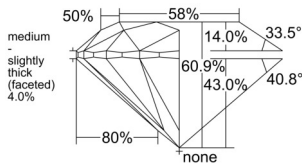

GIA®

FACSIMILE

GIA REPORT 2547476191

Verify this report at GIA.edu

GIA NATURAL DIAMOND DOSSIER®

January 21, 2026
GIA Report Number 2547476191
Shape and Cutting Style ..... Round Brilliant
Measurements ..... 4.95 - 4.97 x 3.02 mm

GRADING RESULTS

Carat Weight ..... 0.45 carat
Color Grade ..... E
Clarity Grade VS1
Cut Grade ..... Excellent

ADDITIONAL GRADING INFORMATION

Polish ..... Excellent
Symmetry ..... Excellent
Fluorescence ..... None
Clarity Characteristics ..... Crystal, Cloud, Pinpoint
Inscription(s): GIA 2547476191

PROPORTIONS

Profile to actual proportions