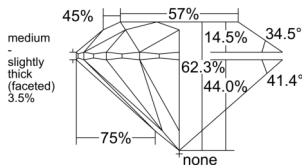

GIA®

FACSIMILE

GIA REPORT 2547478351

Verify this report at GIA.edu

GIA NATURAL DIAMOND DOSSIER®

January 20, 2026
GIA Report Number 2547478351
Shape and Cutting Style ..... Round Brilliant
Measurements ..... 5.18 - 5.20 x 3.24 mm

GRADING RESULTS

Carat Weight ..... 0.53 carat
Color Grade ..... F
Clarity Grade VVS2
Cut Grade ..... Excellent

ADDITIONAL GRADING INFORMATION

Polish ..... Excellent
Symmetry ..... Excellent
Fluorescence ..... None
Clarity Characteristics ..... Cloud, Pinpoint
Inscription(s): GIA 2547478351

PROPORTIONS

Profile to actual proportions