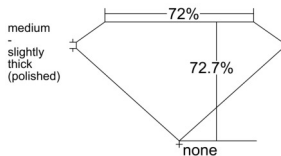

GIA®

FACSIMILE

GIA REPORT 2547479534

Verify this report at GIA.edu

GIA NATURAL DIAMOND DOSSIER®

January 20, 2026
GIA Report Number 2547479534
Shape and Cutting Style ..... Square Modified Brilliant
Measurements ..... 3.80 x 3.76 x 2.73 mm

GRADING RESULTS

Carat Weight ..... 0.31 carat
Color Grade ..... E
Clarity Grade VS1

ADDITIONAL GRADING INFORMATION

Polish ..... Excellent
Symmetry ..... Very Good
Fluorescence ..... None
Clarity Characteristics..... Cloud, Crystal, Needle, Pinpoint
Inscription(s): GIA 2547479534

PROPORTIONS

Profile not to actual proportions

GRADING SCALES

GIA COLOR SCALE		GIA CLARITY SCALE	
COLORLESS	D	VERY VERY SLIGHTLY INCLUDED	FLAWLESS
	E		INTERNALLY FLAWLESS
	F		VS₁
	G		VS₂
	H		VS₁
	I		VS₂
	J		SI₁
	K		SI₂
	L		I₁
	M		I₂
NEAR COLORLESS	N	SLIGHTLY INCLUDED	I₃
	O		
	P		
	Q		
FAINT	R		
	S		
	T		
	U		
VERY LIGHT	V		
	W		
	X		
	Y		
LIGHT	Z