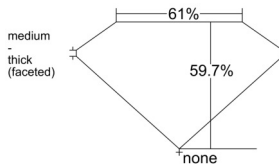

GIA®

FACSIMILE

GIA REPORT 2547480777

Verify this report at GIA.edu

GIA NATURAL DIAMOND DOSSIER®

January 21, 2026
GIA Report Number 2547480777
Shape and Cutting Style ..... Heart Brilliant
Measurements ..... 5.44 x 6.26 x 3.74 mm

GRADING RESULTS

Carat Weight ..... 0.76 carat
Color Grade ..... J
Clarity Grade VS1

ADDITIONAL GRADING INFORMATION

Polish ..... Excellent
Symmetry ..... Very Good
Fluorescence ..... None
Clarity Characteristics ..... Crystal, Pinpoint
Inscription(s): GIA 2547480777

PROPORTIONS

Profile not to actual proportions

GRADING SCALES

GIA COLOR SCALE		GIA CLARITY SCALE			
COLORLESS	D	NEAR COLORLESS	FLAWLESS		
	E		INTERNALLY FLAWLESS		
	F		VERY VERY SLIGHTLY INCLUDED	VVS₁	
	G			VVS₂	
	H			VERY SLIGHTLY INCLUDED	VS₁
	I		VS₂		
	J		SLIGHTLY INCLUDED	SI₁	
	K			SI₂	
	L			INCLUDED	I₁
	M				I₂
N	I₃				
O					
P					
Q					
R					
S					
T					
U					
V					
W					
X					
Y					
Z