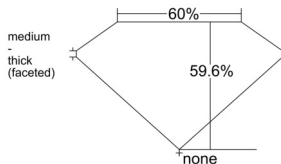

GIA®

FACSIMILE

GIA REPORT 2547492930

Verify this report at GIA.edu

GIA NATURAL DIAMOND DOSSIER®

January 22, 2026
GIA Report Number 2547492930
Shape and Cutting Style ..... Heart Brilliant
Measurements ..... 4.29 x 5.04 x 3.00 mm

GRADING RESULTS

Carat Weight ..... 0.37 carat
Color Grade ..... F
Clarity Grade VVS1

ADDITIONAL GRADING INFORMATION

Polish ..... Excellent
Symmetry ..... Very Good
Fluorescence ..... Medium Blue
Clarity Characteristics ..... Pinpoint, Feather
Inscription(s): GIA 2547492930

PROPORTIONS

Profile not to actual proportions

GRADING SCALES

GIA COLOR SCALE		GIA CLARITY SCALE			
COLORLESS	D	VERY VERY SLIGHTLY INCLUDED	FLAWLESS		
	E		INTERNALLY FLAWLESS		
	F	VERY SLIGHTLY INCLUDED	VVS₁		
	G		VVS₂		
	H		VS₁		
	NEAR COLORLESS	I	SLIGHTLY INCLUDED	VS₂	
		J		SI₁	
		FAINT	K	INCLUDED	SI₂
			L		I₁
			M		I₂
VERT LIGHT			N	LIGHT	I₃
	O				
	P				
	Q				
LIGHT	R				
	S				
	T				
	U				
	V				
	Z