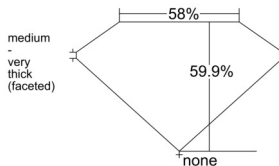

GIA®

FACSIMILE

GIA REPORT 2547495588

Verify this report at GIA.edu

GIA NATURAL DIAMOND DOSSIER®

January 22, 2026
GIA Report Number 2547495588
Shape and Cutting Style ..... Heart Brilliant
Measurements ..... 5.63 x 6.54 x 3.92 mm

GRADING RESULTS

Carat Weight ..... 0.90 carat
Color Grade ..... E
Clarity Grade VVS1

ADDITIONAL GRADING INFORMATION

Polish ..... Excellent
Symmetry ..... Excellent
Fluorescence ..... Faint
Clarity Characteristics ..... Pinpoint
Inscription(s): GIA 2547495588

PROPORTIONS

Profile not to actual proportions

GRADING SCALES

GIA COLOR SCALE		GIA CLARITY SCALE			
COLORLESS	D	VERY VERY SLIGHTLY INCLUDED	FLAWLESS		
	E		INTERNALLY FLAWLESS		
	F	VERY SLIGHTLY INCLUDED	VVS₁		
	G		VVS₂		
	H		VS₁		
	NEAR COLORLESS	I	VERY SLIGHTLY INCLUDED	VS₂	
		J		SI₁	
		FAINT	K	SLIGHTLY INCLUDED	SI₂
			L		I₁
			M		I₂
VERT LIGHT	N	INCLUDED	I₃		
	O				
	P				
	Q				
	R				
	S				
	T				
LIGHT	U				
	V				
	W				
	X				
Y					
Z