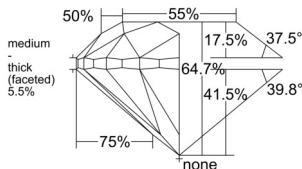

GIA®

FACSIMILE

GIA REPORT 2547526421

Verify this report at GIA.edu

GIA NATURAL DIAMOND DOSSIER®

January 28, 2026
GIA Report Number 2547526421
Shape and Cutting Style ..... Round Brilliant
Measurements ..... 4.77 - 4.80 x 3.09 mm

GRADING RESULTS

Carat Weight ..... 0.46 carat
Color Grade ..... F
Clarity Grade VS1
Cut Grade ..... Very Good

ADDITIONAL GRADING INFORMATION

Polish ..... Excellent
Symmetry ..... Very Good
Fluorescence ..... Strong Blue
Clarity Characteristics..... Crystal, Needle, Pinpoint, Indented
Natural

Inscription(s): GIA 2547526421

PROPORTIONS

Profile to actual proportions