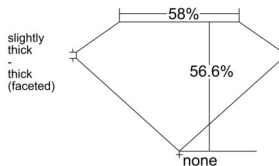

GIA®

FACSIMILE

GIA REPORT 2547526842

Verify this report at GIA.edu

GIA NATURAL DIAMOND DOSSIER®

January 29, 2026
GIA Report Number 2547526842
Shape and Cutting Style ..... Heart Brilliant
Measurements ..... 5.69 x 6.69 x 3.79 mm

GRADING RESULTS

Carat Weight ..... 0.83 carat
Color Grade ..... F
Clarity Grade VVS1

ADDITIONAL GRADING INFORMATION

Polish ..... Excellent
Symmetry ..... Excellent
Fluorescence ..... None
Clarity Characteristics..... Feather, Surface Graining
Inscription(s): GIA 2547526842

PROPORTIONS

Profile not to actual proportions

GRADING SCALES

GIA COLOR SCALE		GIA CLARITY SCALE			
COLORLESS	D	VERY VERY SLIGHTLY INCLUDED	FLAWLESS		
	E		INTERNALLY FLAWLESS		
	F	VERY SLIGHTLY INCLUDED	VVS₁		
	G		VVS₂		
	H		VS₁		
	NEAR COLORLESS	I	SLIGHTLY INCLUDED	VS₂	
		J		SI₁	
		FAINT	K	INCLUDED	SI₂
			L		I₁
			M		I₂
VERT LIGHT	N	LIGHT	I₃		
	O				
	P				
	Q				
	R