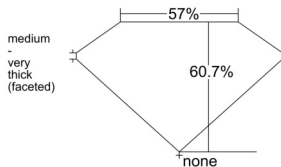

GIA®

FACSIMILE

GIA REPORT 2547529496

Verify this report at GIA.edu

GIA NATURAL DIAMOND DOSSIER®

January 29, 2026
GIA Report Number 2547529496
Shape and Cutting Style ..... Pear Brilliant
Measurements ..... 6.38 x 4.21 x 2.56 mm

GRADING RESULTS

Carat Weight ..... 0.43 carat
Color Grade ..... G
Clarity Grade VVS2

ADDITIONAL GRADING INFORMATION

Polish ..... Excellent
Symmetry ..... Very Good
Fluorescence ..... None
Clarity Characteristics..... Needle, Pinpoint, Cloud
Inscription(s): GIA 2547529496

PROPORTIONS

Profile not to actual proportions

GRADING SCALES

GIA COLOR SCALE		GIA CLARITY SCALE	
COLORLESS	D	VERY VERY SLIGHTLY INCLUDED	FLAWLESS
	E		INTERNALLY FLAWLESS
	F		VVS₁
	G		VVS₂
	H		VS₁
	I		VS₂
	J		SI₁
	K		SI₂
	L		I₁
	M		I₂
NEAR COLORLESS	N	SLIGHTLY INCLUDED	I₃
	O		
	P		
	Q		
FAINT	R		
	S		
	T		
	U		
VERT LIGHT	V		
	W		
	X		
	Y		
LIGHT	Z